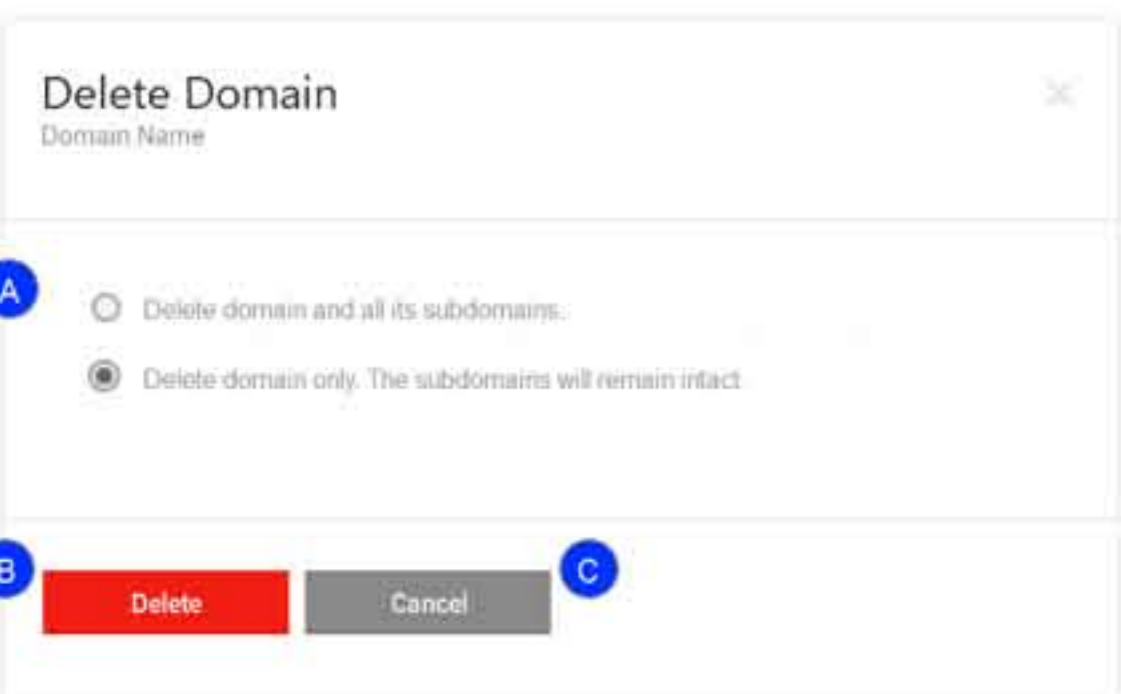

2c Step 1 of 2 - Delete domain - Select DNS detach type.