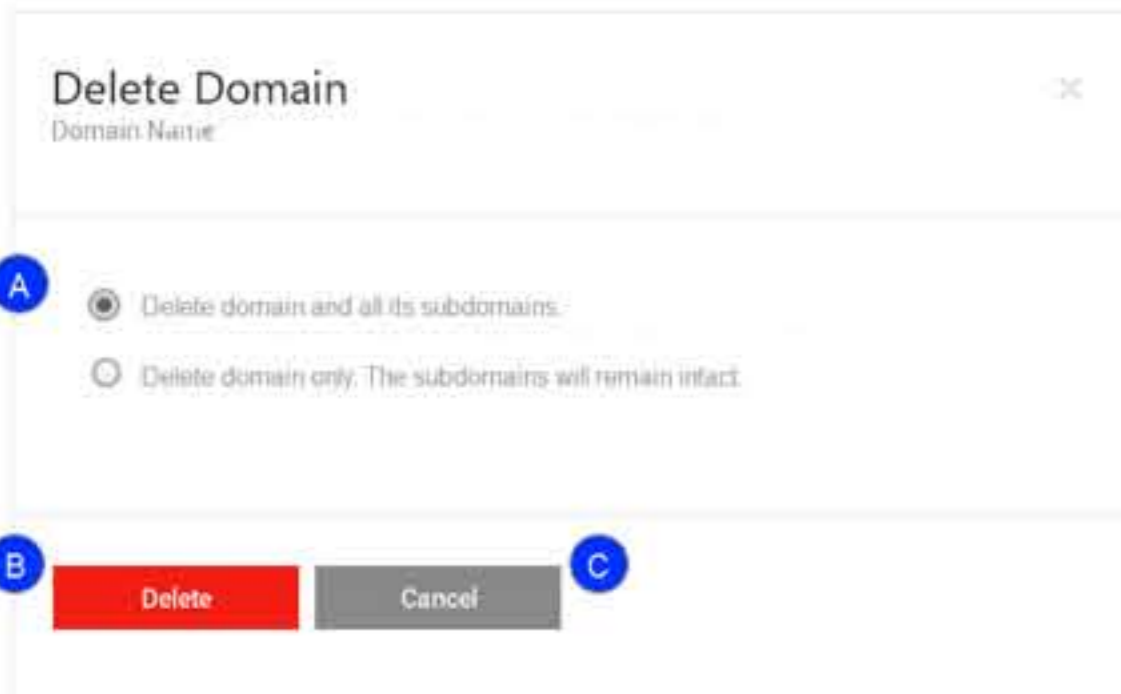

2a Step 1 of 2 - Delete Domain - Select DNS detach type.

2a Step 2 of 2 - Delete Domain - Delete domain failed. User returns to DNS Details Pg.

2b Step 1 of 2 - Delete domain - Select DNS detach type.

2b Step 2 of 2 - Delete domain - Delete domain successful. User returns to DNS Details Pg.