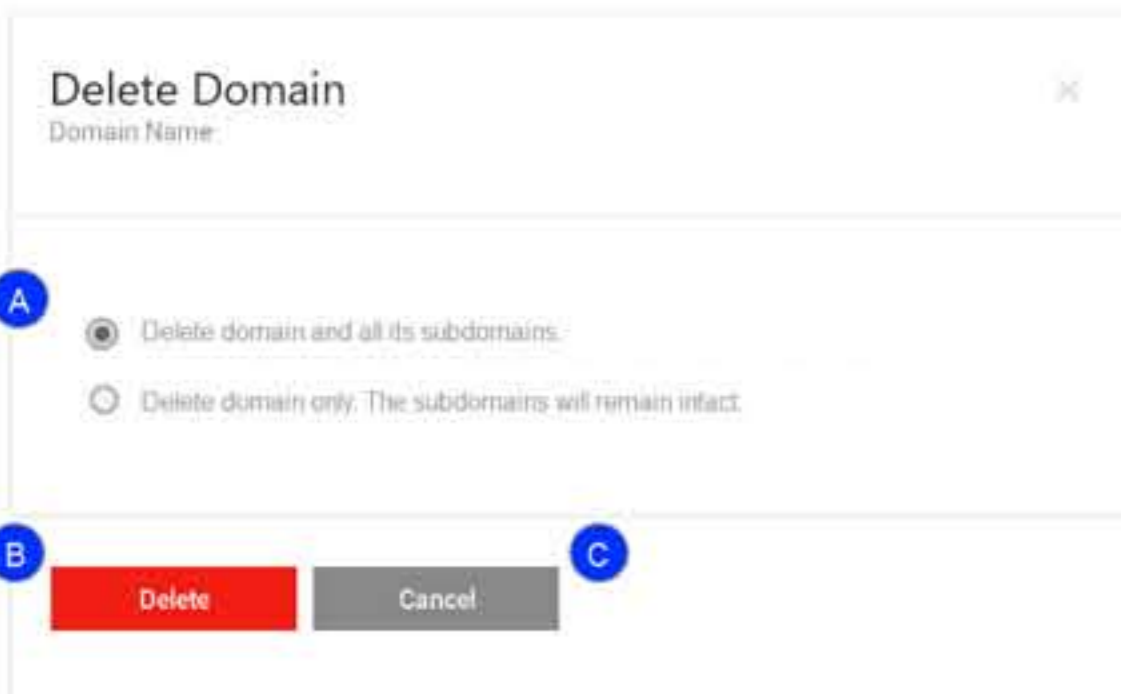

2a Step 1 of 2 - Delete Domain - Select DNS detach type.

2a Step 2 of 2 - Delete Domain - Delete domain failed. User returns to DNS Details Pg.

2b Step 1 of 2 - Delete domain - Select DNS detach type.

2b Step 2 of 2 - Delete domain - Delete domain successful. User returns to DNS Details Pg.